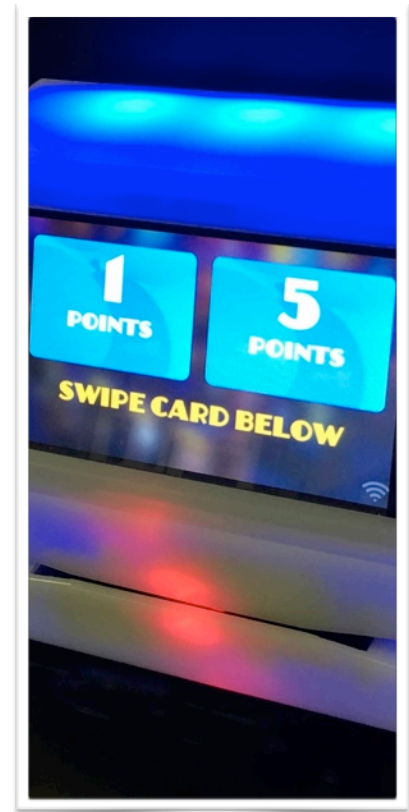

Designed to work with the new Paydia<sup>®</sup> Kiosks, it comes in **four models**:

**Swiper** Used with cards with magnetic stripes or bar codes. A popular choice in arcades and amusement centers across the globe.

**Scanner** For wristbands, mobile phones, or cards with bar codes. A natural fit for water and theme parks.

**RFID** Used with cards, wristbands, or mobile phones with RFID chips. Offers easy payment, access control, and time play.

**Handheld** CORE's **newest addition**, the handheld is the perfect fit for scanning on the go. Current models handle barcodes or RFID scanning; future versions will be capable of credit card processing.